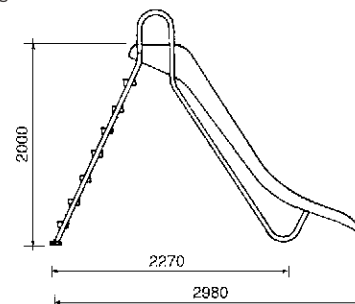

### "Straight" model

Polyester/fibreglass slide.

Ladder with anti-slip plastic steps. Stainless steel handrails. Light blue.

Height 1,30 m. (Code 00081)

Height 1,80 m. (Code 00082)

Height 2,00 m. (Code 00083)