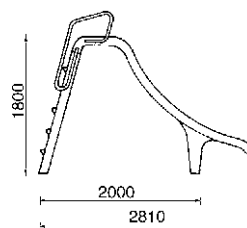

### "Pranaslide" model

Polyester/fibreglass ladder and slide.

Painted aluminium handrails.

Light blue.

Height 1,50 m. (Code 00085)

Height 1,80 m. (Code 00086)