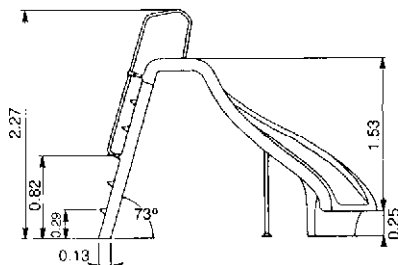

Modello con curva

Pista e scala in poliestere e FV. Corrimano in alluminio verniciato. Colore azzurro chiaro.

Altezza 1,78 m.

Curva a destra. (Codice 00088)

Curva a sinistra. (Codice 00089).