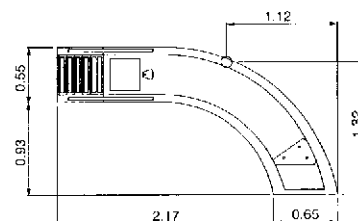

### "Curve" model

Polyester/fibreglass ladder and slide.

Painted aluminium handrails. Light blue.

Height 1,78 m.

Right curve (Code 00088)

Left curve. (Code 00089).