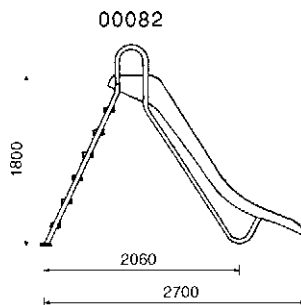

### "Straight" model

Polyester/fibreglass slide.

Ladder with anti-slip plastic steps. Stainless steel handrails. Light blue.

Height 1,30 m. (Code 00081)

Height 1,80 m. (Code 00082)

Height 2,00 m. (Code 00083)